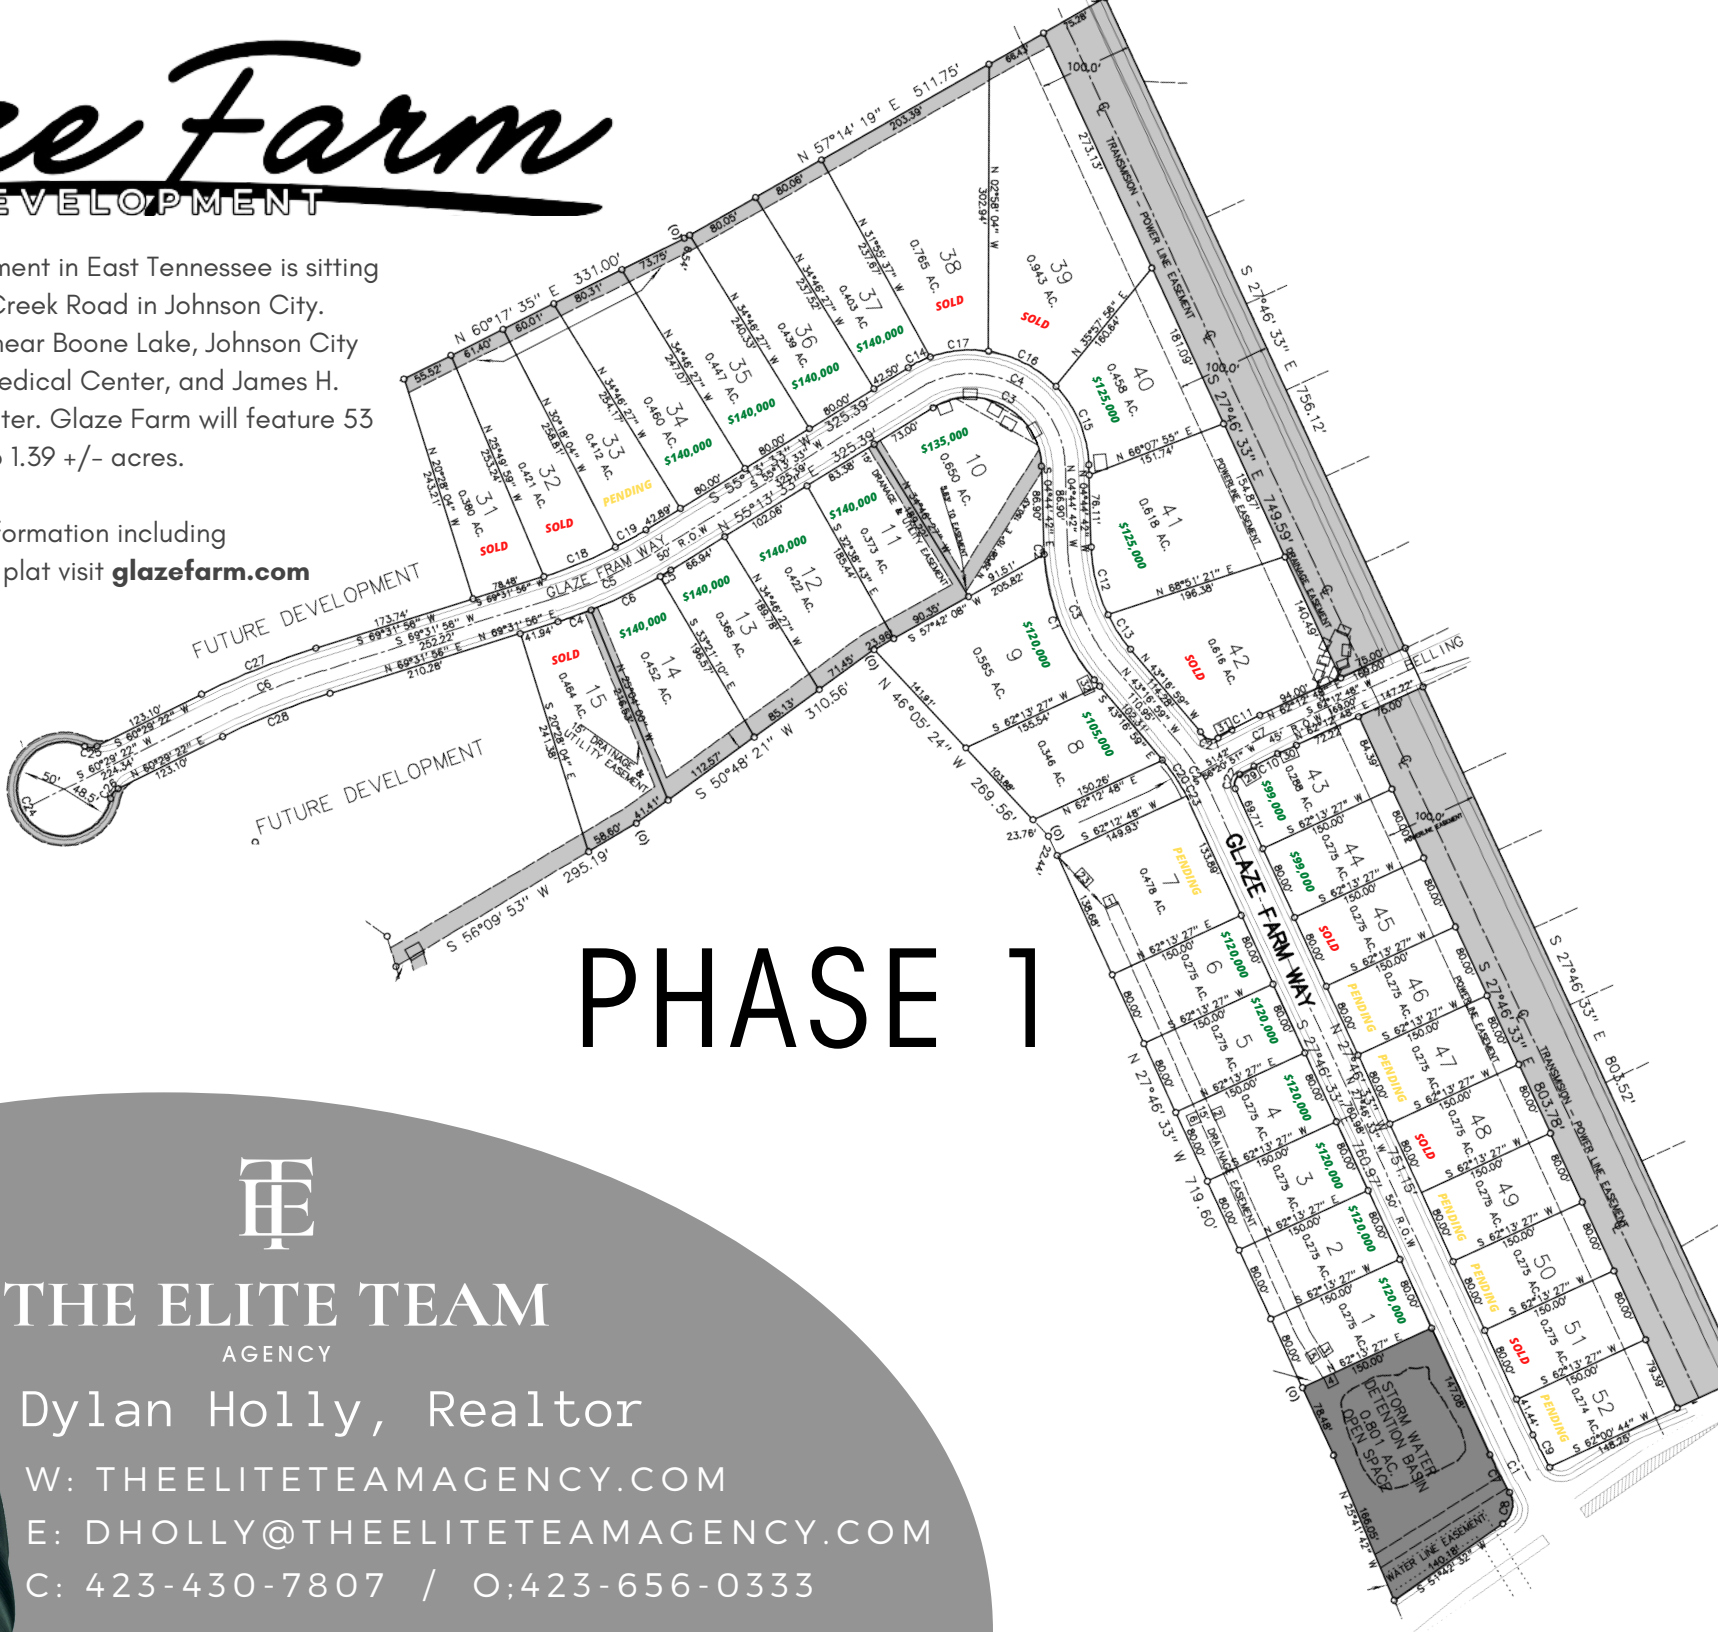

Glaze Farm

DEVELOPMENT

This brand new development in East Tennessee is sitting right off of Carroll Creek Road in Johnson City. Conveniently located near Boone Lake, Johnson City Mall, Johnson City Medical Center, and James H. Quillen VA Medical Center. Glaze Farm will feature 53 lots up to 1.39 +/- acres.

For more information including restrictions and full plat visit glazefarm.com

PHASE 1