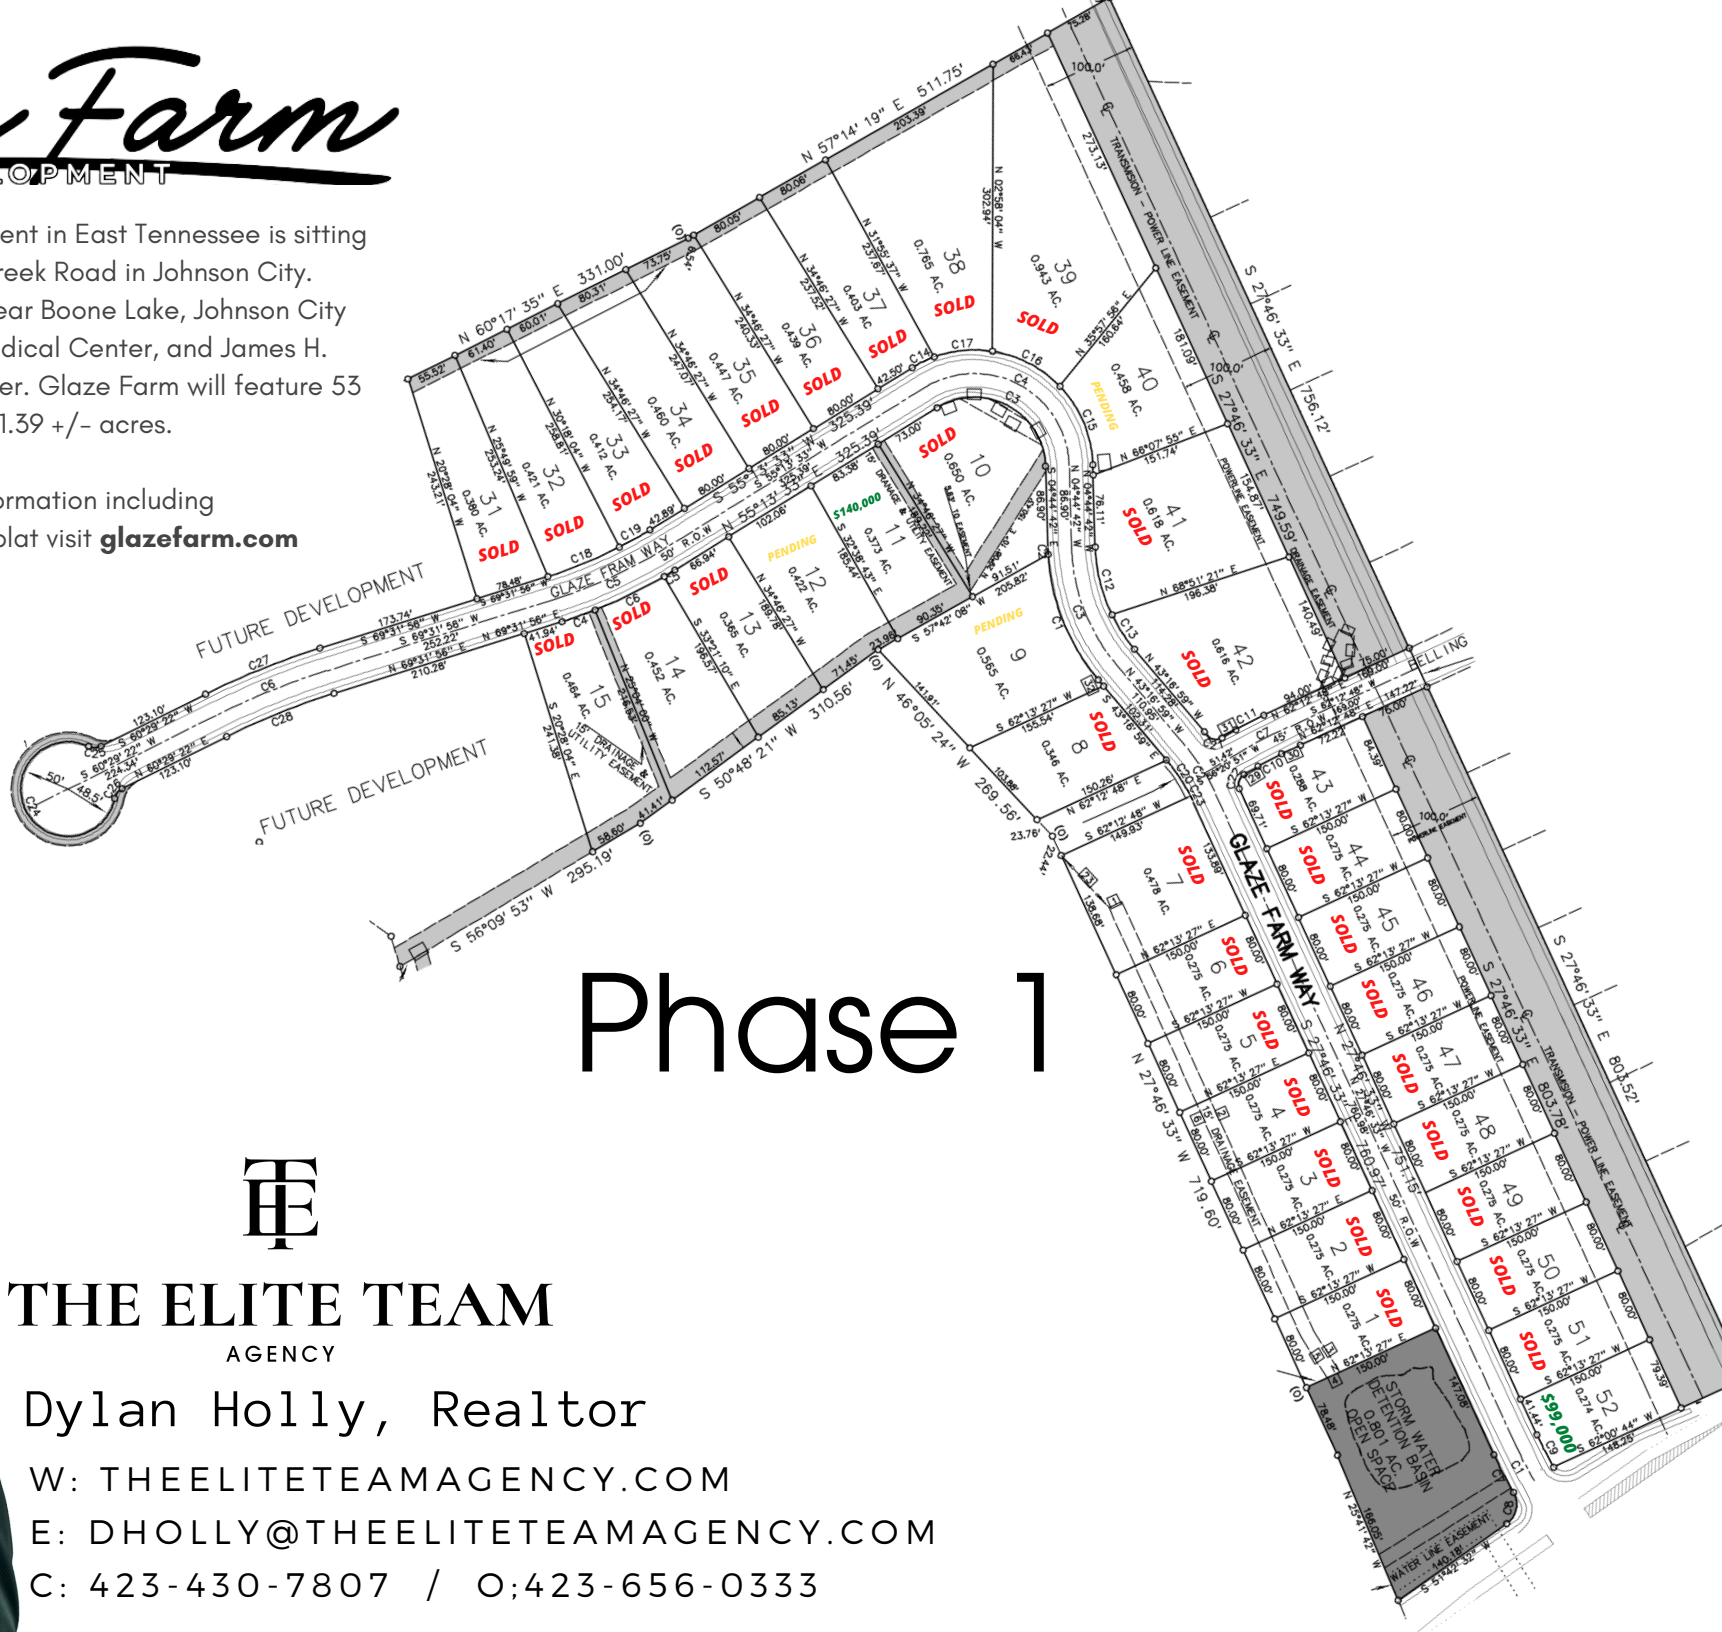

Glaze Farm

DEVELOPMENT

This brand new development in East Tennessee is sitting right off of Carroll Creek Road in Johnson City. Conveniently located near Boone Lake, Johnson City Mall, Johnson City Medical Center, and James H. Quillen VA Medical Center. Glaze Farm will feature 53 lots up to 1.39 +/- acres.

For more information including restrictions and full plat visit glazefarm.com

Phase 1